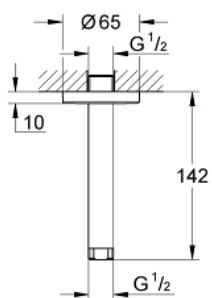

28 724 LS0 RAINSHOWER SHOWER ARM CEILING 142 MM

PRODUCT DESCRIPTION

- Colour: moon white
- connection thread 1/2"
- GROHE Long-Life finish

28 724 LS0 RAINSHOWER SHOWER ARM CEILING 142 MM

SPARE PARTS, September 2013 – now

1: Escutcheon (Spare part-nr. 11741LS0)