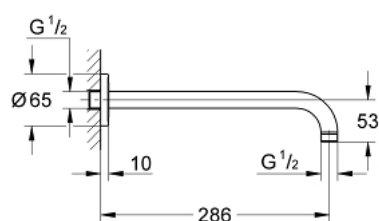

28 576 000 RAINSHOWER SHOWER ARM 286 MM

PRODUCT DESCRIPTION

- Colour: Chrome
- material: metal
- connection thread 1/2"
- can be used for all Rainshower head showers except Rainshower 400 mm
- GROHE Long-Life finish

28 576 000 **RAINSHOWER SHOWER ARM 286 MM**

SPARE PARTS, January 2002 – now

1: Escutcheon (Spare part-nr. 11741000)