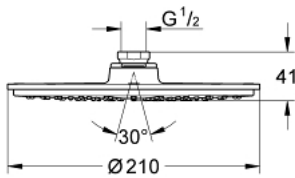

### PRODUCT DESCRIPTION

- Colour: Chrome
- Rain
- starting at 0.5 bar flow pressure
- material: metal
- with ball joint
- rotation angle  $\pm 15^\circ$
- connection thread 1/2"
- GROHE DreamSpray perfect flow
- GROHE Long-Life finish
- SpeedClean anti-limescale system
- this headshower should only be used in conjunction with shower arm 28 384 000, 28 497 000, 28 576 000 or 28 724 000

28 368 000 **RAINSHOWER COSMOPOLITAN 210 HEAD SHOWER 1 SPRAY**

**SPARE PARTS**, January 2002 – now

1: Inlet valve assembly (Spare part-nr. 45933000)