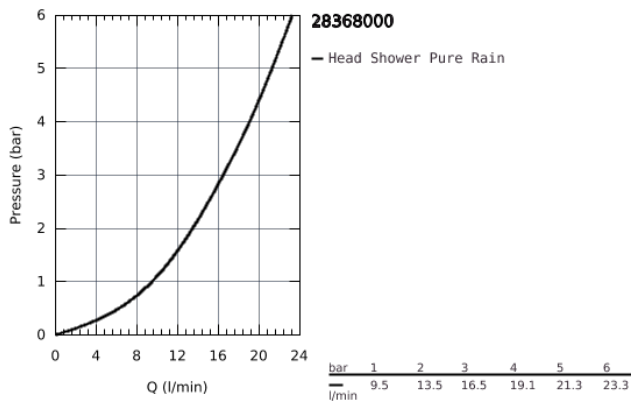

## 28 368 000 RAINSHOWER COSMOPOLITAN 210 HEAD SHOWER 1 SPRAY

### PRODUCT DESCRIPTION

- Colour: Chrome
- Rain
- starting at 0.5 bar flow pressure
- material: metal
- with ball joint
- rotation angle  $\pm 15^\circ$
- connection thread 1/2"
- GROHE DreamSpray perfect flow
- GROHE Long-Life finish
- SpeedClean anti-limescale system
- this headshower should only be used in conjunction with shower arm 28 384 000, 28 497 000, 28 576 000 or 28 724 000

28 368 000 **RAINSHOWER COSMOPOLITAN 210 HEAD SHOWER 1 SPRAY**

**SPARE PARTS**, January 2002 – now

1: Inlet valve assembly (Spare part-nr. 45933000)