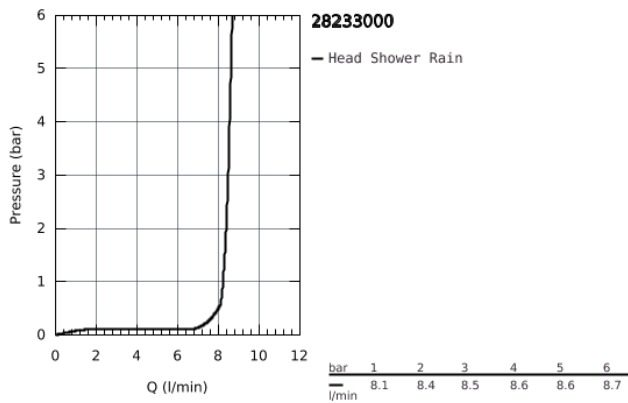

## 28 233 000 EUPHORIA COSMOPOLITAN 160 HEAD SHOWER 1 SPRAY

### PRODUCT DESCRIPTION

- Colour: Chrome
- Rain
- Ball joint +/- 15° rotatable
- connection thread 1/2"
- GROHE Water Saving 9,5 l/min flow limiter
- GROHE DreamSpray perfect spray pattern
- GROHE Long-Life finish
- SpeedClean anti-limescale system
- suitable for instantaneous heater

28 233 000 **EUPHORIA COSMOPOLITAN 160 HEAD SHOWER 1 SPRAY**

**SPARE PARTS**, March 2009 – now

1: Fibre seal dia.  $\varnothing$  18,5 x  $\varnothing$  12 x 2 (Spare part-nr. 0138900M)

2: Strainer (Spare part-nr. 0676800M)