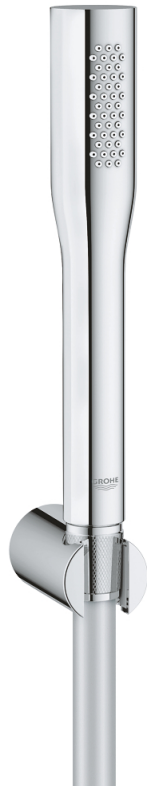

27 369 000 EUPHORIA COSMOPOLITAN STICK WALL HOLDER SET 1 SPRAY

PRODUCT DESCRIPTION

- Colour: Chrome
- hand shower 27 400 000
- wall shower holder (27 056)
- Silverflex shower hose 1.500 mm (28 364)
- GROHE Water Saving 9,5 l/min flow limiter
- GROHE Long-Life finish
- SpeedClean anti-limescale system
- Inner WaterGuide for a longer life
- TwistStop preventing the hose from twisting
- suitable for instantaneous heater
- Min. recommended pressure 0.5 bar

27 369 000 **EUPHORIA COSMOPOLITAN STICK WALL HOLDER SET 1 SPRAY**

SPARE PARTS, September 2009 – now

1: Strainer (Spare part-nr. 0700200M)