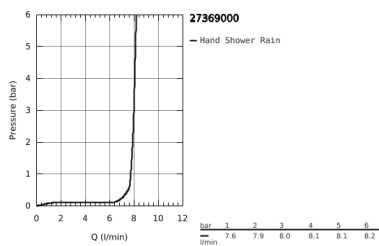

27 369 000 EUPHORIA COSMOPOLITAN STICK WALL HOLDER SET 1 SPRAY

PRODUCT DESCRIPTION

- Colour: Chrome
- hand shower 27 400 000
- wall shower holder (27 056)
- Silverflex shower hose 1.500 mm (28 364)
- GROHE Water Saving 9,5 l/min flow limiter
- GROHE Long-Life finish
- SpeedClean anti-limescale system
- Inner WaterGuide for a longer life
- TwistStop preventing the hose from twisting
- suitable for instantaneous heater
- Min. recommended pressure 0.5 bar