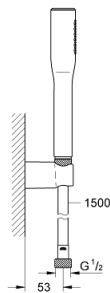

27 369 000 EUPHORIA COSMOPOLITAN STICK WALL HOLDER SET 1 SPRAY

PRODUCT DESCRIPTION

- Colour: Chrome
- hand shower 27 400 000
- wall shower holder (27 056)
- Silverflex shower hose 1.500 mm (28 364)
- GROHE Water Saving 9,5 l/min flow limiter
- GROHE Long-Life finish
- SpeedClean anti-limescale system
- Inner WaterGuide for a longer life
- TwistStop preventing the hose from twisting
- suitable for instantaneous heater
- Min. recommended pressure 0.5 bar

27 369 000 **EUPHORIA COSMOPOLITAN STICK WALL HOLDER SET 1 SPRAY**

SPARE PARTS, September 2009 – now

1: Strainer (Spare part-nr. 0700200M)