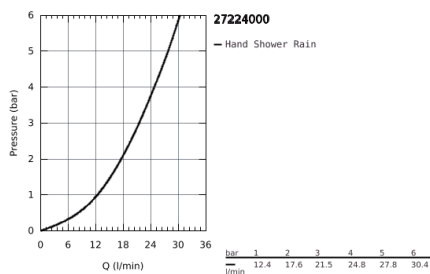

27 224 000 EUPHORIA 110 MONO HAND SHOWER 1 SPRAY

PRODUCT DESCRIPTION

- Colour: Chrome
- Rain
- GROHE DreamSpray perfect spray pattern
- GROHE Long-Life finish
- SpeedClean anti-limescale system
- Inner WaterGuide for a longer life
- min. recommended pressure 0.2 bar

Pure Freude
an Wasser

27 224 000 EUPHORIA 110 MONO HAND SHOWER 1 SPRAY

SPARE PARTS, February 2008 – now

1: Strainer (Spare part-nr. 0700200M)