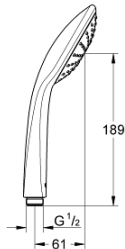

27 224 000 EUPHORIA 110 MONO HAND SHOWER 1 SPRAY

PRODUCT DESCRIPTION

- Colour: Chrome
- Rain
- GROHE DreamSpray perfect spray pattern
- GROHE Long-Life finish
- SpeedClean anti-limescale system
- Inner WaterGuide for a longer life
- min. recommended pressure 0.2 bar

Pure Freude
an Wasser

27 224 000 EUPHORIA 110 MONO HAND SHOWER 1 SPRAY

SPARE PARTS, February 2008 – now

1: Strainer (Spare part-nr. 0700200M)