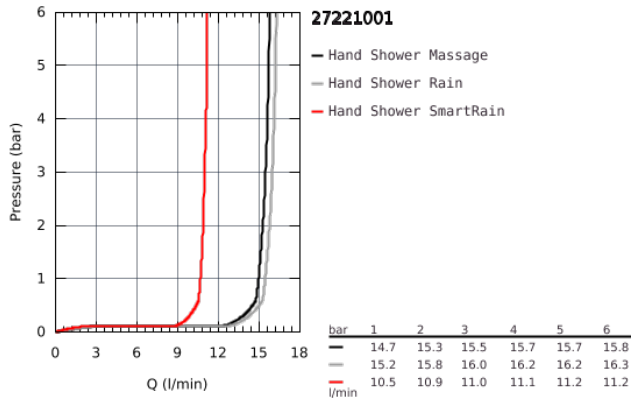

27 221 001 EUPHORIA 110 MASSAGE HAND SHOWER 3 SPRAYS