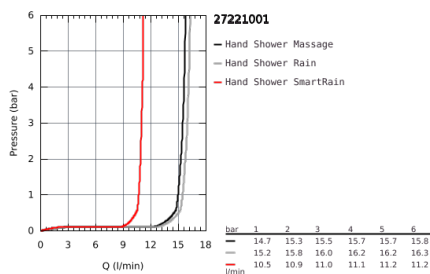

## 27 221 001 EUPHORIA 110 MASSAGE HAND SHOWER 3 SPRAYS

### PRODUCT DESCRIPTION

- Colour: Chrome
- Rain, Massage, SmartRain
- GROHE DreamSpray perfect spray pattern
- GROHE SprayDimmer (Stepless flow rate reduction)
- GROHE Long-Life finish
- spray plate white
- SpeedClean anti-limescale system
- Inner WaterGuide for a longer life
- Universal Mounting System. Fits all standard shower hoses
- suitable for instantaneous heater
- min. recommended pressure 0.2 bar