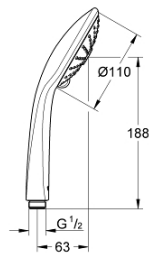

## 27 221 001 EUPHORIA 110 MASSAGE HAND SHOWER 3 SPRAYS

### PRODUCT DESCRIPTION

- Colour: Chrome
- Rain, Massage, SmartRain
- GROHE DreamSpray perfect spray pattern
- GROHE SprayDimmer (Stepless flow rate reduction)
- GROHE Long-Life finish
- spray plate white
- SpeedClean anti-limescale system
- Inner WaterGuide for a longer life
- Universal Mounting System. Fits all standard shower hoses
- suitable for instantaneous heater
- min. recommended pressure 0.2 bar

## 27 221 001 EUPHORIA 110 MASSAGE HAND SHOWER 3 SPRAYS

27 221 001 **EUPHORIA 110 MASSAGE HAND SHOWER 3 SPRAYS**

**SPARE PARTS**, May 2017 – now

1: Strainer (Spare part-nr. 0700200M)