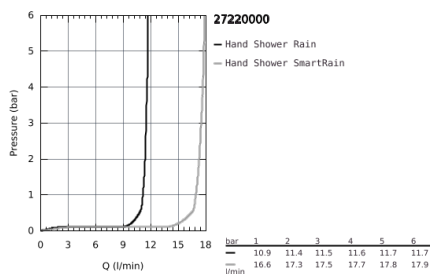

27 220 000 EUPHORIA 110 DUO HAND SHOWER 2 SPRAYS

PRODUCT DESCRIPTION

- Colour: Chrome
- Rain, SmartRain
- GROHE SprayDimmer (Stepless flow rate reduction)
- GROHE Long-Life finish
- SpeedClean anti-limescale system
- Inner WaterGuide for a longer life

27 220 000 **EUPHORIA 110 DUO HAND SHOWER 2 SPRAYS**

SPARE PARTS, January 1900 – now

1: Strainer (Spare part-nr. 0700200M)