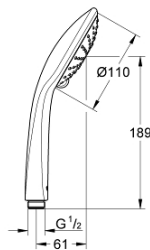

27 220 000 EUPHORIA 110 DUO HAND SHOWER 2 SPRAYS

PRODUCT DESCRIPTION

- Colour: Chrome
- Rain, SmartRain
- GROHE SprayDimmer (Stepless flow rate reduction)
- GROHE Long-Life finish
- SpeedClean anti-limescale system
- Inner WaterGuide for a longer life

27 220 000 **EUPHORIA 110 DUO HAND SHOWER 2 SPRAYS**

SPARE PARTS, January 1900 – now

1: Strainer (Spare part-nr. 0700200M)