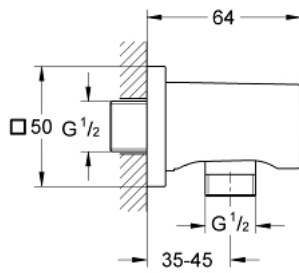

27 076 000 RAINSHOWER SHOWER OUTLET ELBOW

PRODUCT DESCRIPTION

- Colour: Chrome
- male thread
- with square escutcheon
- protected against backflow
- GROHE Long-Life finish

27 076 000 RAINSHOWER SHOWER OUTLET ELBOW

SPARE PARTS, February 2006 – now

1: Non-return valve (Spare part-nr. 08565000)