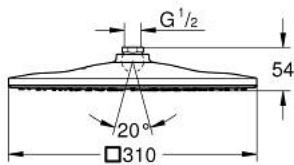

26 568 000 RAINSHOWER MONO 310 CUBE HEAD SHOWER 1 SPRAY

PRODUCT DESCRIPTION

- Colour: Chrome
- GROHE PureRain
- spray plate chrome
- ball joint with turning angle $\pm 10^\circ$
- connection thread 1/2"
- GROHE Water Saving 9.5 l/min flow limiter
- GROHE DreamSpray perfect spray pattern
- GROHE Long-Life finish
- SpeedClean anti-limescale system
- Inner WaterGuide for a longer life
- suitable for instantaneous heater

26 568 000 **RAINSHOWER MONO 310 CUBE HEAD SHOWER 1 SPRAY**

26 568 000 **RAINSHOWER MONO 310 CUBE HEAD SHOWER 1 SPRAY**

SPARE PARTS, January 2018 – now

1: Fibre seal dia. \varnothing 18,5 x \varnothing 12 x 2 (Spare part-nr. 0138900M)