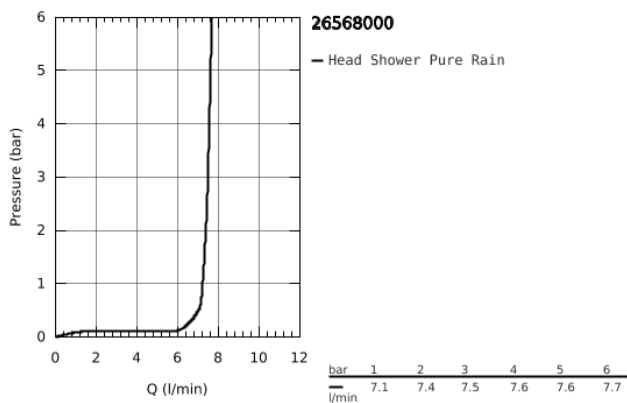

26 568 000 RAINSHOWER MONO 310 CUBE HEAD SHOWER 1 SPRAY

PRODUCT DESCRIPTION

- Colour: Chrome
- GROHE PureRain
- spray plate chrome
- ball joint with turning angle $\pm 10^\circ$
- connection thread 1/2"
- GROHE Water Saving 9.5 l/min flow limiter
- GROHE DreamSpray perfect spray pattern
- GROHE Long-Life finish
- SpeedClean anti-limescale system
- Inner WaterGuide for a longer life
- suitable for instantaneous heater

26 568 000 **RAINSHOWER MONO 310 CUBE HEAD SHOWER 1 SPRAY**

26 568 000 **RAINSHOWER MONO 310 CUBE HEAD SHOWER 1 SPRAY**

SPARE PARTS, January 2018 – now

1: Fibre seal dia. \varnothing 18,5 x \varnothing 12 x 2 (Spare part-nr. 0138900M)