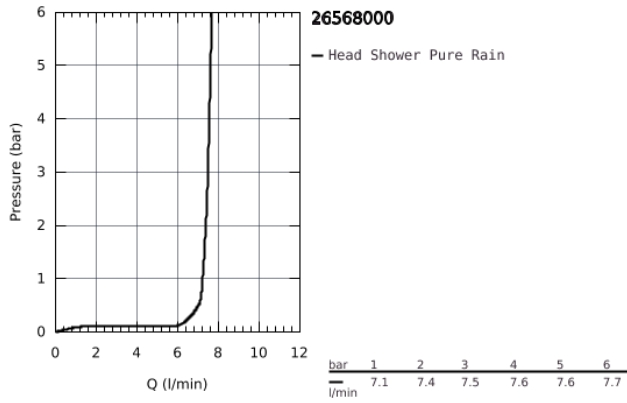

26 568 000 RAINSHOWER MONO 310 CUBE HEAD SHOWER 1 SPRAY

PRODUCT DESCRIPTION

- Colour: Chrome
- GROHE PureRain
- spray plate chrome
- ball joint with turning angle $\pm 10^\circ$
- connection thread 1/2"
- GROHE Water Saving 9.5 l/min flow limiter
- GROHE DreamSpray perfect spray pattern
- GROHE Long-Life finish
- SpeedClean anti-limescale system
- Inner WaterGuide for a longer life
- suitable for instantaneous heater

26 568 000 **RAINSHOWER MONO 310 CUBE HEAD SHOWER 1 SPRAY**

26 568 000 **RAINSHOWER MONO 310 CUBE HEAD SHOWER 1 SPRAY**

SPARE PARTS, January 2018 – now

1: Fibre seal dia. \varnothing 18,5 x \varnothing 12 x 2 (Spare part-nr. 0138900M)