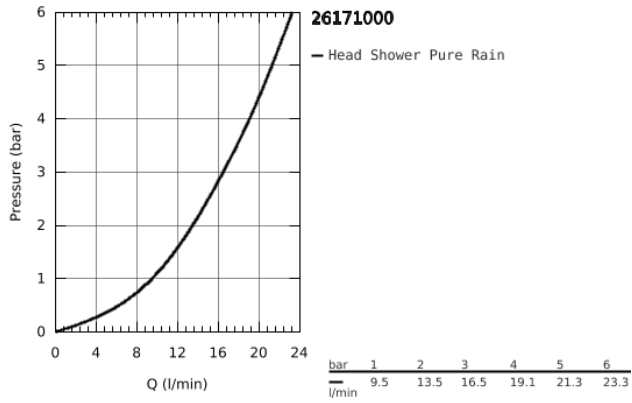

26 171 000 **RAINSHOWER COSMOPOLITAN 210 HEAD SHOWER SET 422 MM, 1 SPRAY**

**PRODUCT DESCRIPTION**

- Colour: Chrome
- Consisting of:
  - Rainshower Cosmopolitan 210 metal head shower, spray plate chrome (28 368 000)
  - 1 spray pattern:
    - Rain
  - Rainshower shower arm 422 mm, escutcheon chrome (26 146)
- GROHE DreamSpray perfect spray pattern
- GROHE Long-Life finish
- SpeedClean anti-limescale system
- suitable for instantaneous heater
- starting at 0.5 bar flow pressure

26 171 000 **RAINSHOWER COSMOPOLITAN 210 HEAD SHOWER SET 422 MM, 1 SPRAY**

26 171 000 **RAINSHOWER COSMOPOLITAN 210 HEAD SHOWER SET 422 MM, 1 SPRAY**

**SPARE PARTS**, September 2013 – now

1: Inlet valve assembly (Spare part-nr. 45933000)