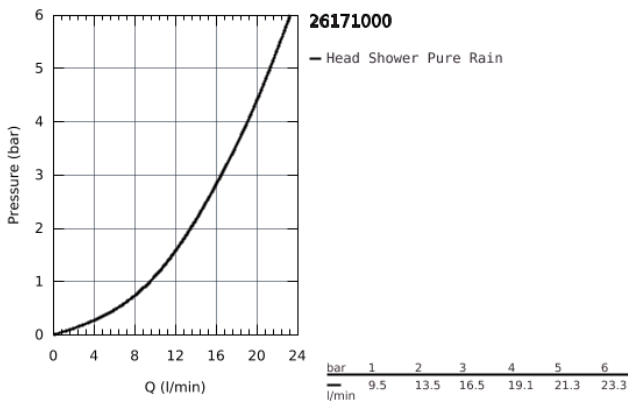

26 171 000 **RAINSHOWER COSMOPOLITAN 210 HEAD SHOWER SET 422 MM, 1 SPRAY**

**PRODUCT DESCRIPTION**

- Colour: Chrome
- Consisting of:
  - Rainshower Cosmopolitan 210 metal head shower, spray plate chrome (28 368 000)
  - 1 spray pattern:
    - Rain
  - Rainshower shower arm 422 mm, escutcheon chrome (26 146)
- GROHE DreamSpray perfect spray pattern
- GROHE Long-Life finish
- SpeedClean anti-limescale system
- suitable for instantaneous heater
- starting at 0.5 bar flow pressure

26 171 000 **RAINSHOWER COSMOPOLITAN 210 HEAD SHOWER SET 422 MM, 1 SPRAY**

26 171 000 **RAINSHOWER COSMOPOLITAN 210 HEAD SHOWER SET 422 MM, 1 SPRAY**

**SPARE PARTS**, September 2013 – now

1: Inlet valve assembly (Spare part-nr. 45933000)