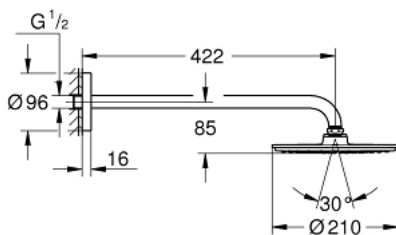

26 171 000 **RAINSHOWER COSMOPOLITAN 210 HEAD SHOWER SET 422 MM, 1 SPRAY**

**PRODUCT DESCRIPTION**

- Colour: Chrome
- Consisting of:
  - Rainshower Cosmopolitan 210 metal head shower, spray plate chrome (28 368 000)
  - 1 spray pattern:
    - Rain
  - Rainshower shower arm 422 mm, escutcheon chrome (26 146)
- GROHE DreamSpray perfect spray pattern
- GROHE Long-Life finish
- SpeedClean anti-limescale system
- suitable for instantaneous heater
- starting at 0.5 bar flow pressure

26 171 000 **RAINSHOWER COSMOPOLITAN 210 HEAD SHOWER SET 422 MM, 1 SPRAY**

26 171 000 **RAINSHOWER COSMOPOLITAN 210 HEAD SHOWER SET 422 MM, 1 SPRAY**

**SPARE PARTS**, September 2013 – now

1: Inlet valve assembly (Spare part-nr. 45933000)